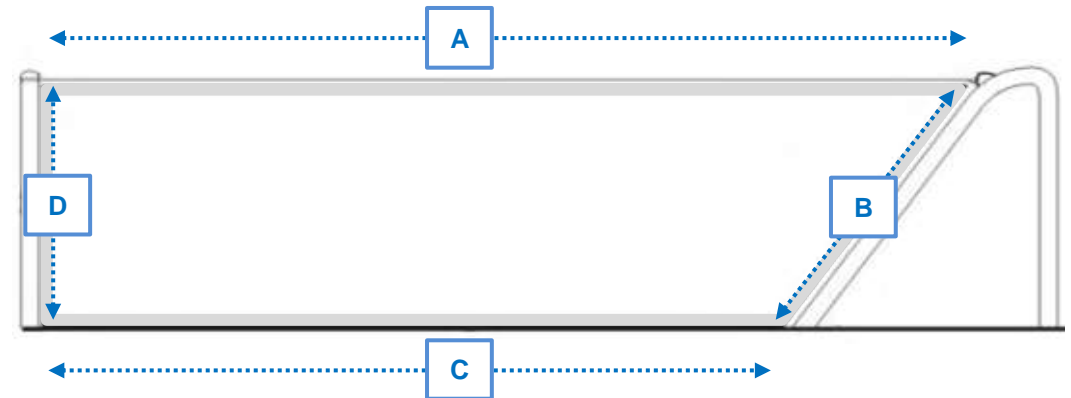

Boat type & Length
Description
Canvas Colour
Options Simple pockets Double pockets
Marking
Notes

MEASUREMENTS

measurements in cm

A	Top edge length	
B	Pushpit slope distance	
C	Bottom edge length	
D	Forward end height	